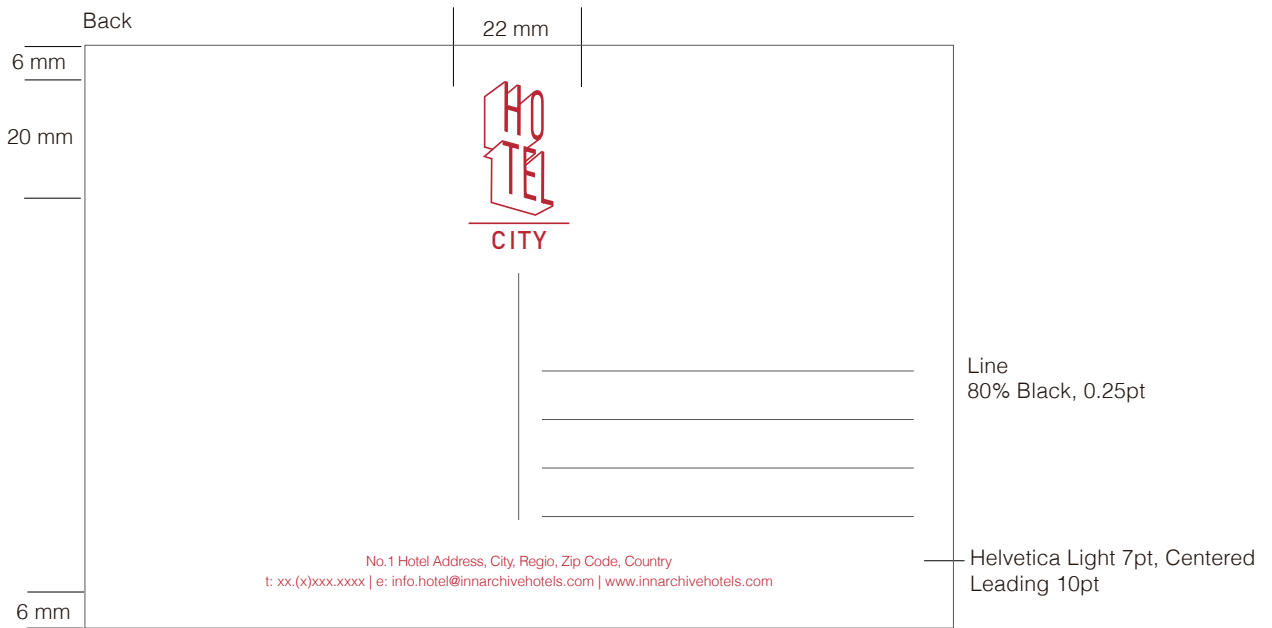

Front

Back

Material
300gsm Mart Art Card

Color
PANTONE 187C

Size
152mm x 102mm

Fonts
English font: Helvetica Light

All dimensions in millimeters. Not to scale.